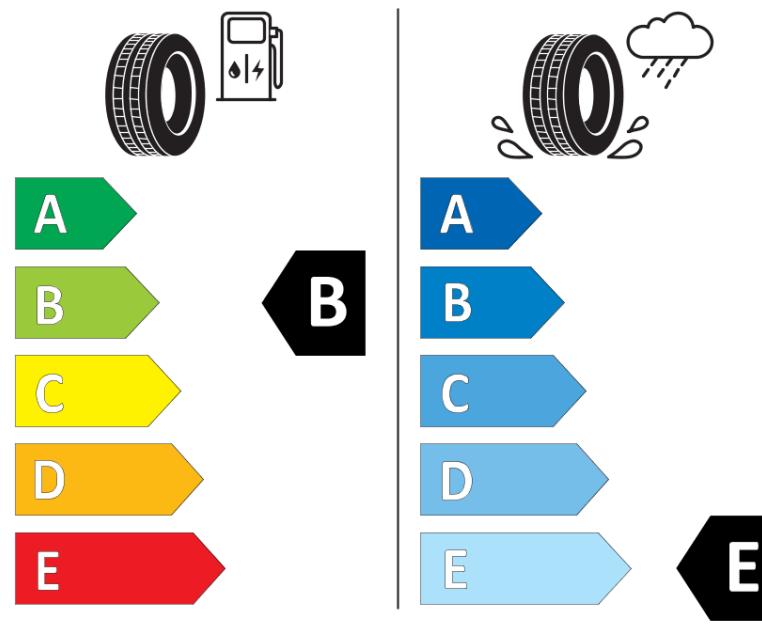

* Ice tyres are specifically designed for road surfaces covered with ice and compact snow and should only be used in very severe climate conditions. Using ice tyres in less severe climate conditions could result in sub-optimal performance, in particular for wet grip, handling and wear.

ENERG

MICHELIN

423111

255/45R21 106 H XL

C1

2020/740