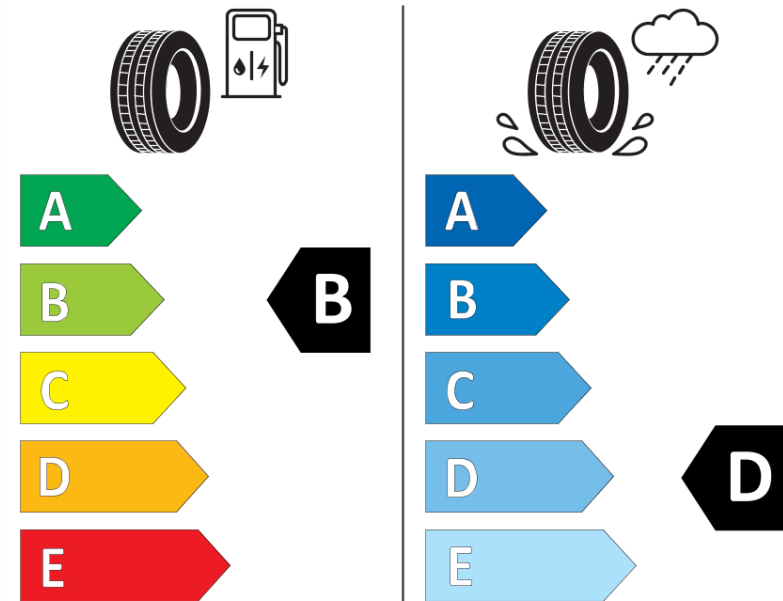

\* Ice tyres are specifically designed for road surfaces covered with ice and compact snow and should only be used in very severe climate conditions. Using ice tyres in less severe climate conditions could result in sub-optimal performance, in particular for wet grip, handling and wear.

# ENERG

MICHELIN

424704

255/55R19 111 H XL

C1

2020/740