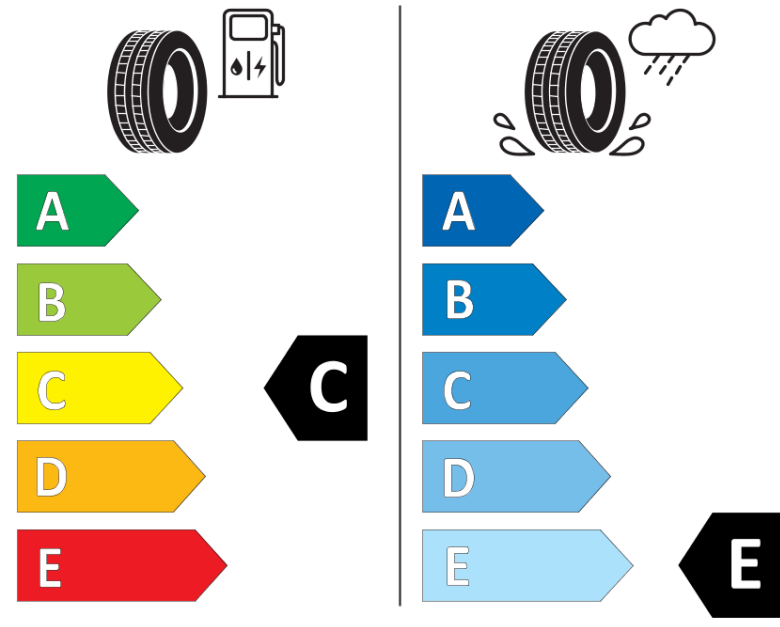

\* Ice tyres are specifically designed for road surfaces covered with ice and compact snow and should only be used in very severe climate conditions. Using ice tyres in less severe climate conditions could result in sub-optimal performance, in particular for wet grip, handling and wear.

# ENERG

MICHELIN

432807

195/55R16 91 H XL

C1

2020/740