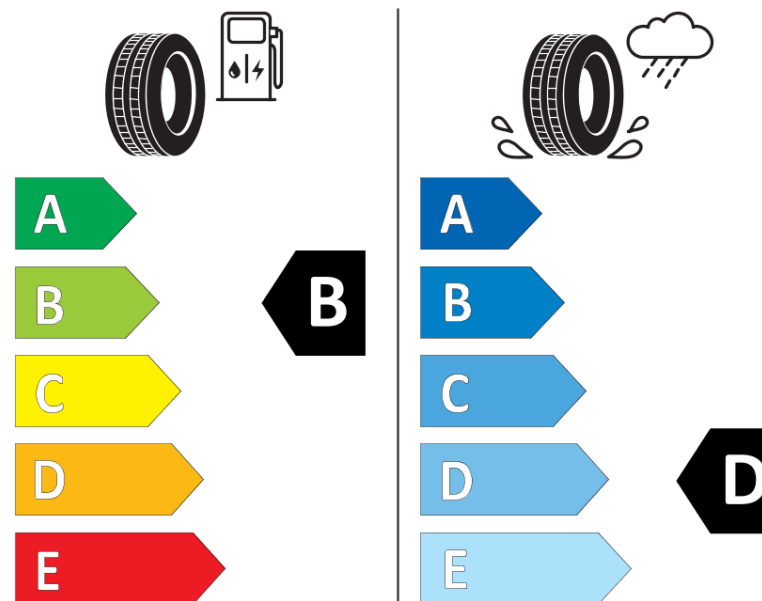

MICHELIN

444743

255/40R22 103 H XL

C1