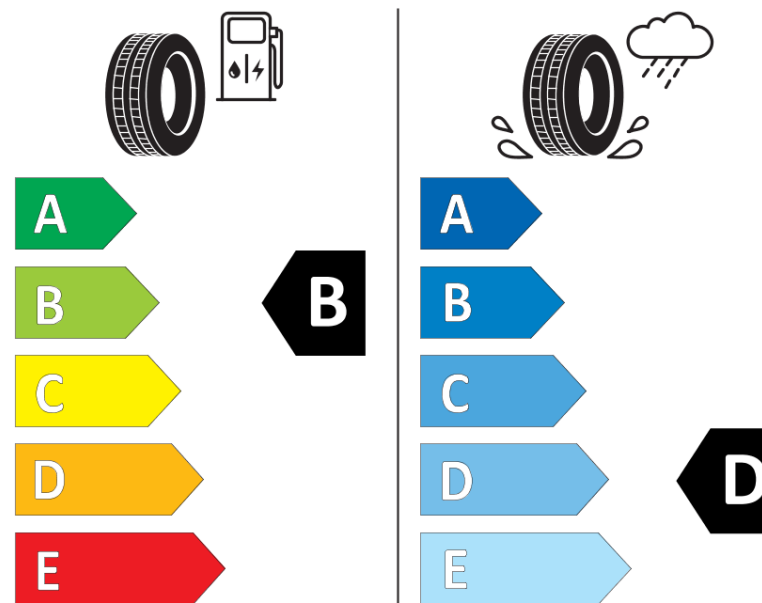

Tuoteselosteella

ASETUS (EU) 2020/740

Tuotemerkki	MICHELIN
Kaupallinen nimi	X-ICE SNOW+
Tuotekoodi	453121
Koko	245/45R19
Kantavuustunnus	102
Suorituskykyluokka	H
Polttoainetaloudellisuusluokka	B
Märkäpitoluokka	D
Vierintämeluluokka	A
Vierintämelun arvo	69 dB
Rengas lumiolosuhteisiin	Joo
Rengas jääolosuhteisiin	Joo *
Valmistusajankohta	48/24
Valmistuksen lopetusajankohta	
Kuormitusluokka	XL
Lisätietoja	245/45R19 102H XL X-ICE SNOW+

* Ice tyres are specifically designed for road surfaces covered with ice and compact snow and should only be used in very severe climate conditions. Using ice tyres in less severe climate conditions could result in sub-optimal performance, in particular for wet grip, handling and wear.

ENERG

MICHELIN

453121

245/45R19 102 H XL

C1