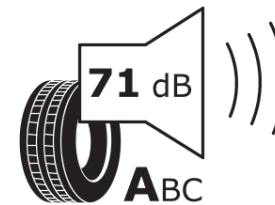

ENERG

MICHELIN

484786

285/45R22 114 T

C1