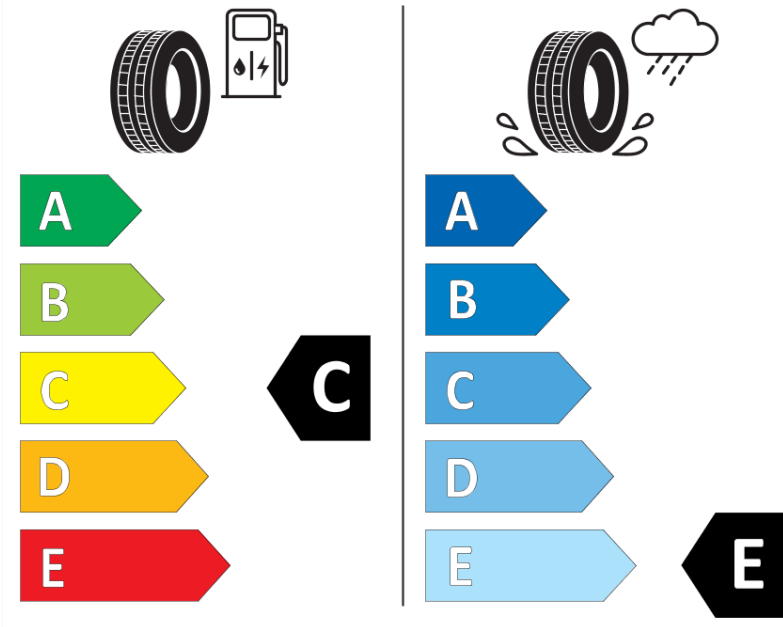

Tuoteselosteella

ASETUS (EU) 2020/740

Tuotemerkki	MICHELIN
Kaupallinen nimi	X-ICE SNOW SUV
Tuotekoodi	487335
Koko	305/40R20
Kantavuustunnus	112
Suorituskykyluokka	T
Polttoainetaloudellisuusluokka	C
Märkäpitoluokka	E
Vierintämeluluokka	A
Vierintämelun arvo	71 dB
Rengas lumiolosuhteisiin	Joo
Rengas jääolosuhteisiin	Joo *
Valmistusajankohta	05/19
Valmistuksen lopetusajankohta	
Kuormitusluokka	XL
Lisätietoja	305/40 R20 112T XL TL X-ICE SNOW SUV MI

* Ice tyres are specifically designed for road surfaces covered with ice and compact snow and should only be used in very severe climate conditions. Using ice tyres in less severe climate conditions could result in sub-optimal performance, in particular for wet grip, handling and wear.

ENERG

MICHELIN

487335

305/40R20 112 T

C1