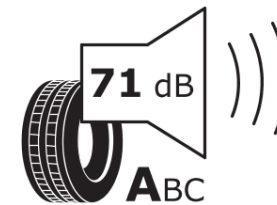

ENERG

MICHELIN

487335

305/40R20 112 T

C1