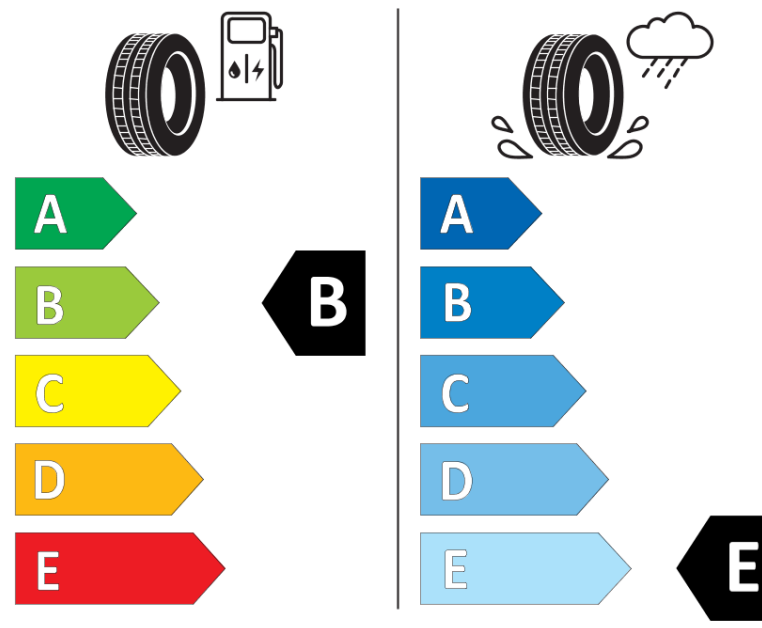

MICHELIN

498880

255/40R20 101 H

C1