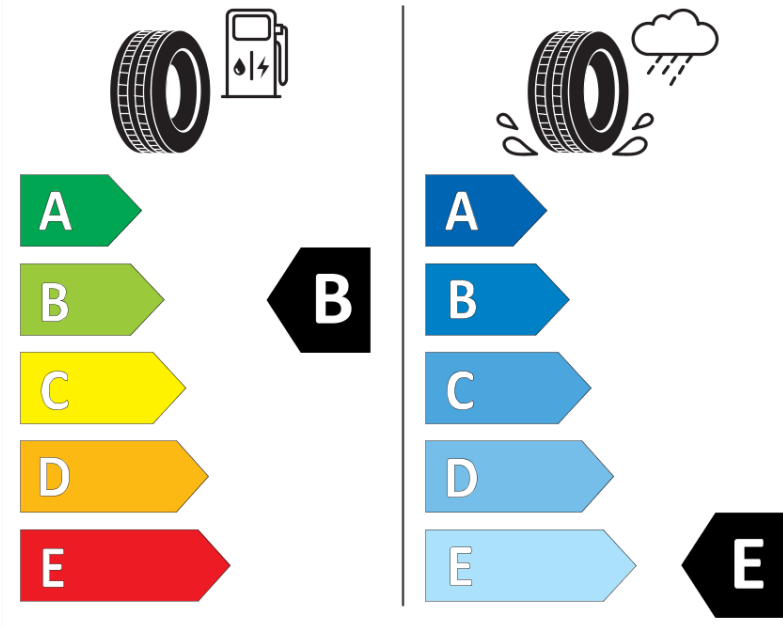

Tuoteselosteella

ASETUS (EU) 2020/740

Tuotemerkki	MICHELIN
Kaupallinen nimi	X-ICE SNOW SUV
Tuotekoodi	557303
Koko	255/55R19
Kantavuustunnus	111
Suorituskykyluokka	T
Polttoainetaloudellisuusluokka	B
Märkäpitoluokka	E
Vierintämeluluokka	B
Vierintämelun arvo	71 dB
Rengas lumiolosuhteisiin	Joo
Rengas jääolosuhteisiin	Joo *
Valmistusajankohta	48/19
Valmistuksen lopetusajankohta	
Kuormitusluokka	XL
Lisätietoja	255/55 R19 111T XL TL X-ICE SNOW SUV MI

* Ice tyres are specifically designed for road surfaces covered with ice and compact snow and should only be used in very severe climate conditions. Using ice tyres in less severe climate conditions could result in sub-optimal performance, in particular for wet grip, handling and wear.

ENERG

MICHELIN

557303

255/55R19 111 T XL

C1