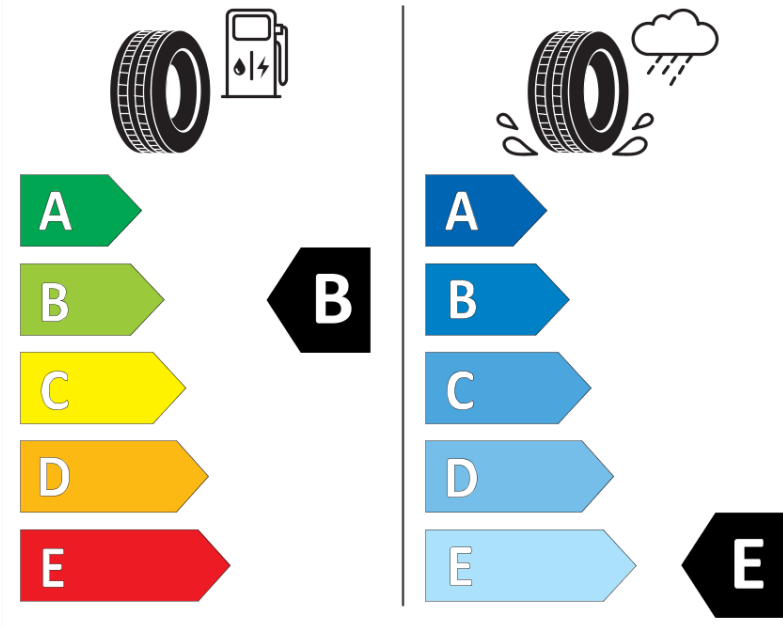

* Ice tyres are specifically designed for road surfaces covered with ice and compact snow and should only be used in very severe climate conditions. Using ice tyres in less severe climate conditions could result in sub-optimal performance, in particular for wet grip, handling and wear.

ENERG

MICHELIN

608197

265/55R20 113 H

C1

2020/740