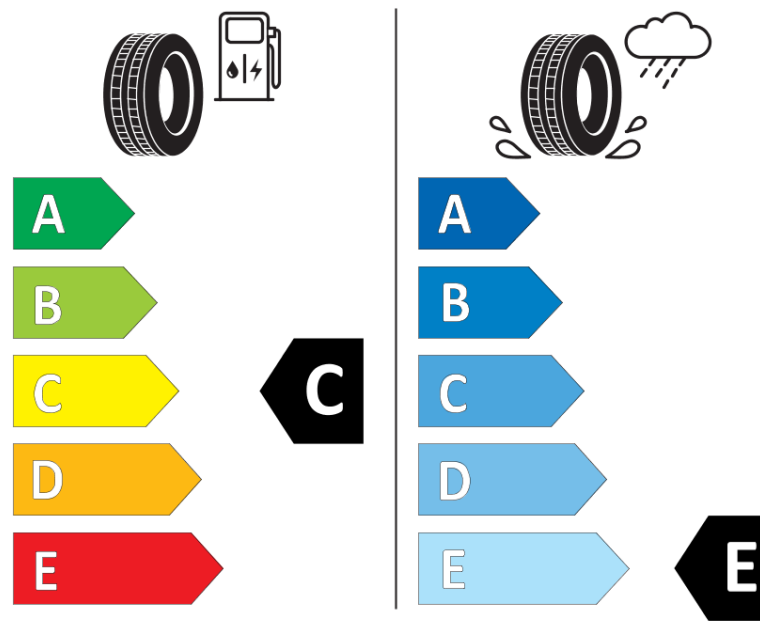

Tuoteselosteella

ASETUS (EU) 2020/740

Tuotemerkki	MICHELIN
Kaupallinen nimi	X-ICE SNOW
Tuotekoodi	617092
Koko	255/40R19
Kantavuustunnus	100
Suorituskykyluokka	H
Polttoainetaloudellisuusluokka	C
Märkäpitoluokka	E
Vierintämeluluokka	B
Vierintämelun arvo	71 dB
Rengas lumiolosuhteisiin	Joo
Rengas jääolosuhteisiin	Joo *
Valmistusajankohta	03/19
Valmistuksen lopetusajankohta	
Kuormitusluokka	XL
Lisätietoja	255/40 R19 100H XL TL X-ICE SNOW MI

* Ice tyres are specifically designed for road surfaces covered with ice and compact snow and should only be used in very severe climate conditions. Using ice tyres in less severe climate conditions could result in sub-optimal performance, in particular for wet grip, handling and wear.

ENERG

MICHELIN

617092

255/40R19 100 H

C1