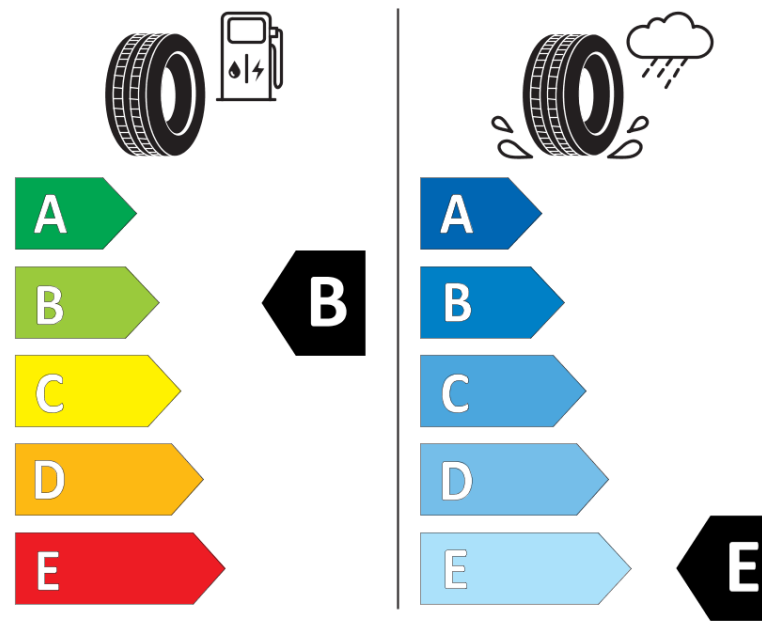

* Ice tyres are specifically designed for road surfaces covered with ice and compact snow and should only be used in very severe climate conditions. Using ice tyres in less severe climate conditions could result in sub-optimal performance, in particular for wet grip, handling and wear.

ENERG

MICHELIN

624047

275/40R21 107 H XL

C1

2020/740