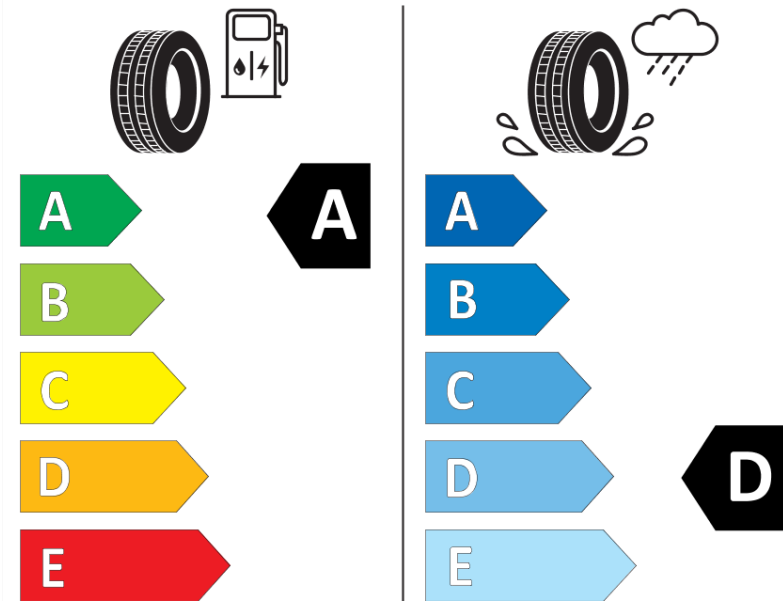

Tuoteselosteella

ASETUS (EU) 2020/740

Tuotemerkki	MICHELIN
Kaupallinen nimi	X-ICE SNOW+
Tuotekoodi	647356
Koko	265/40R22
Kantavuustunnus	106
Suorituskykyluokka	H
Polttoainetaloudellisuusluokka	A
Märkäpitoluokka	D
Vierintämeluluokka	A
Vierintämelun arvo	69 dB
Rengas lumiolosuhteisiin	Joo
Rengas jääolosuhteisiin	Joo *
Valmistusajankohta	48/24
Valmistuksen lopetusajankohta	
Kuormitusluokka	XL
Lisätietoja	265/40R22 106H XL X-ICE SNOW+

* Ice tyres are specifically designed for road surfaces covered with ice and compact snow and should only be used in very severe climate conditions. Using ice tyres in less severe climate conditions could result in sub-optimal performance, in particular for wet grip, handling and wear.

ENERG

MICHELIN

647356

265/40R22 106 H XL

C1