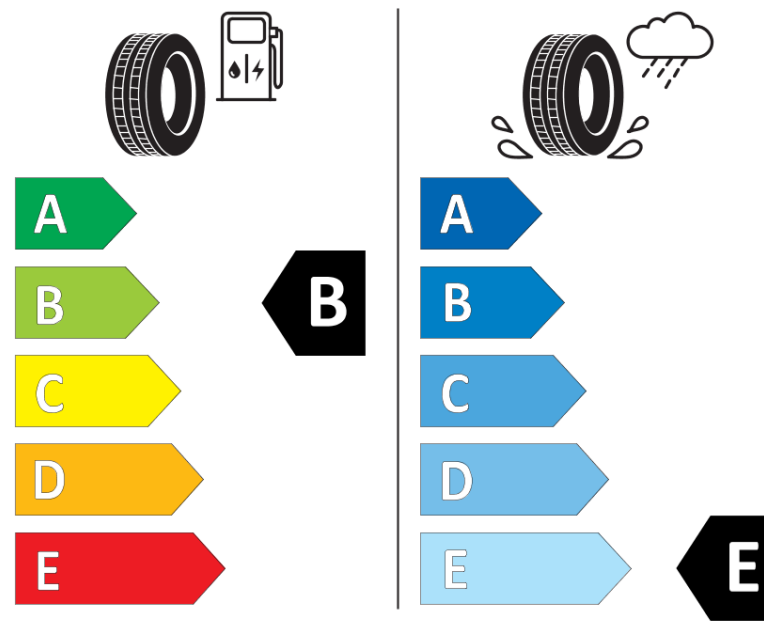

MICHELIN

680309

285/40R22 110 H XL

C1