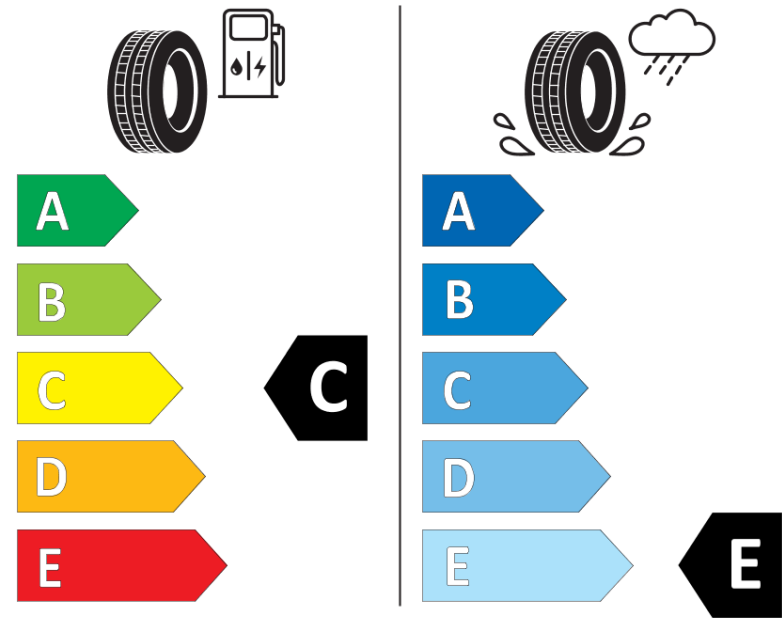

Tuoteselosteella

ASETUS (EU) 2020/740

Tuotemerkki	MICHELIN
Kaupallinen nimi	X-ICE SNOW
Tuotekoodi	698298
Koko	245/40R21
Kantavuustunnus	100
Suorituskykyluokka	H
Polttoainetaloudellisuusluokka	C
Märkäpitoluokka	E
Vierintämeluluokka	B
Vierintämelun arvo	71 dB
Rengas lumiolosuhteisiin	Joo
Rengas jääolosuhteisiin	Joo *
Valmistusajankohta	52/21
Valmistuksen lopetusajankohta	
Kuormitusluokka	XL
Lisätietoja	245/40 R21 100H XL TL X-ICE SNOW MI

* Ice tyres are specifically designed for road surfaces covered with ice and compact snow and should only be used in very severe climate conditions. Using ice tyres in less severe climate conditions could result in sub-optimal performance, in particular for wet grip, handling and wear.

ENERG

MICHELIN

698298

245/40R21 100 H XL

C1