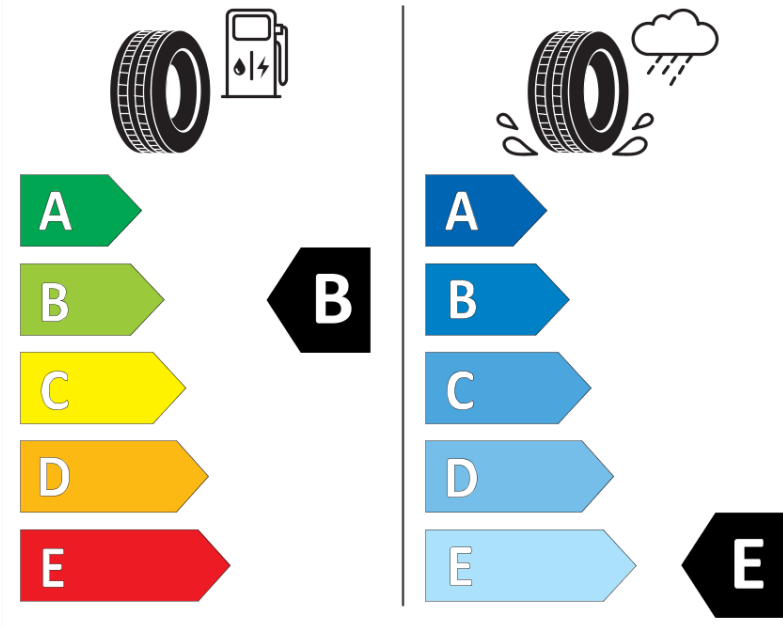

\* Ice tyres are specifically designed for road surfaces covered with ice and compact snow and should only be used in very severe climate conditions. Using ice tyres in less severe climate conditions could result in sub-optimal performance, in particular for wet grip, handling and wear.

# ENERG

MICHELIN

737236

275/40R22 108 H XL

C1

2020/740