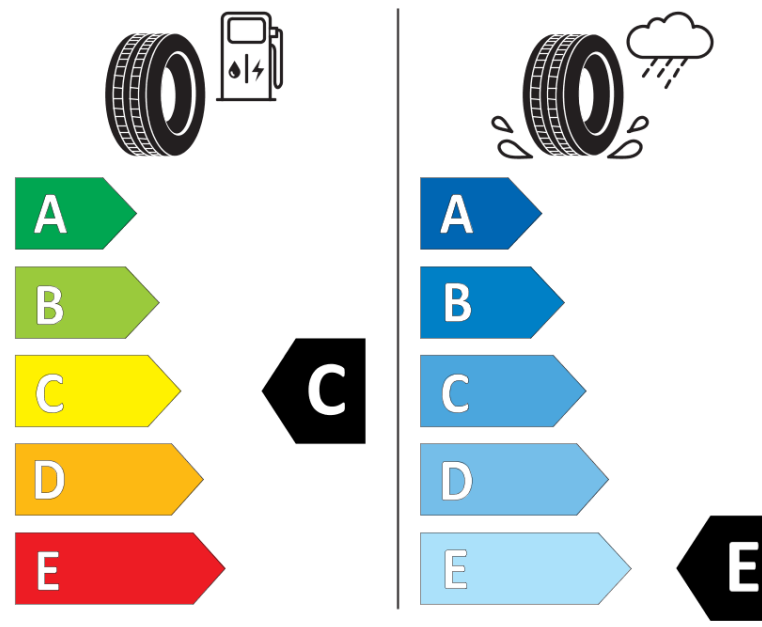

Tuoteselosteella

ASETUS (EU) 2020/740

Tuotemerkki	MICHELIN
Kaupallinen nimi	X-ICE SNOW SUV
Tuotekoodi	756706
Koko	255/50R19
Kantavuustunnus	107
Suorituskykyluokka	H
Polttoainetaloudellisuusluokka	C
Märkäpitoluokka	E
Vierintämeluluokka	B
Vierintämelun arvo	71 dB
Rengas lumiolosuhteisiin	Joo
Rengas jääolosuhteisiin	Joo *
Valmistusajankohta	05/19
Valmistuksen lopetusajankohta	
Kuormitusluokka	XL
Lisätietoja	255/50 R19 107H XL TL X-ICE SNOW SUV MI

* Ice tyres are specifically designed for road surfaces covered with ice and compact snow and should only be used in very severe climate conditions. Using ice tyres in less severe climate conditions could result in sub-optimal performance, in particular for wet grip, handling and wear.

ENERG

MICHELIN

756706

255/50R19 107 H

C1