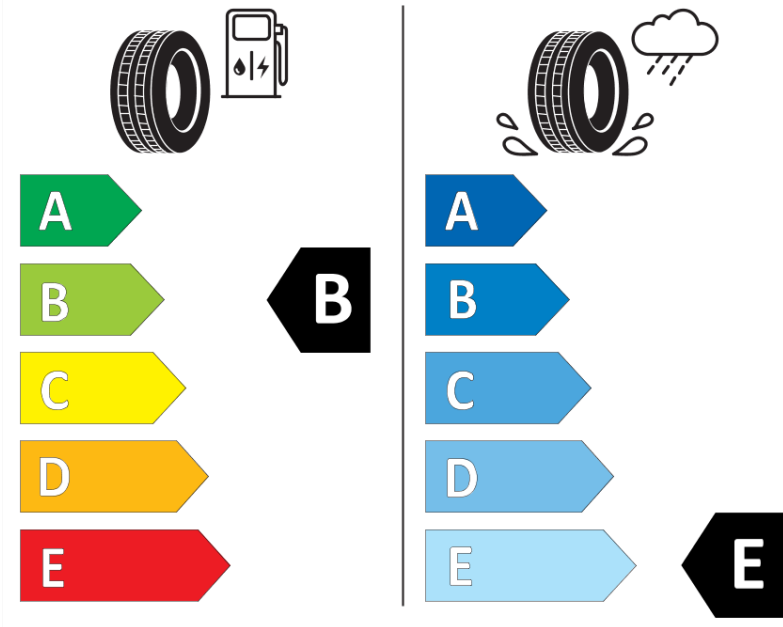

\* Ice tyres are specifically designed for road surfaces covered with ice and compact snow and should only be used in very severe climate conditions. Using ice tyres in less severe climate conditions could result in sub-optimal performance, in particular for wet grip, handling and wear.

# ENERG

MICHELIN

771464

285/45R20 112 H XL

C1

2020/740