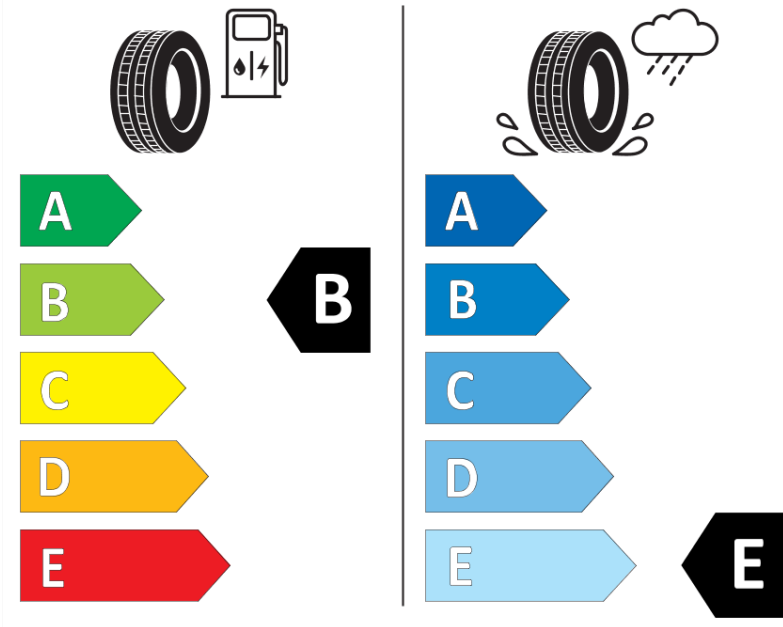

\* Ice tyres are specifically designed for road surfaces covered with ice and compact snow and should only be used in very severe climate conditions. Using ice tyres in less severe climate conditions could result in sub-optimal performance, in particular for wet grip, handling and wear.

# ENERG

MICHELIN

788814

315/40R21 115 H XL

C1

2020/740