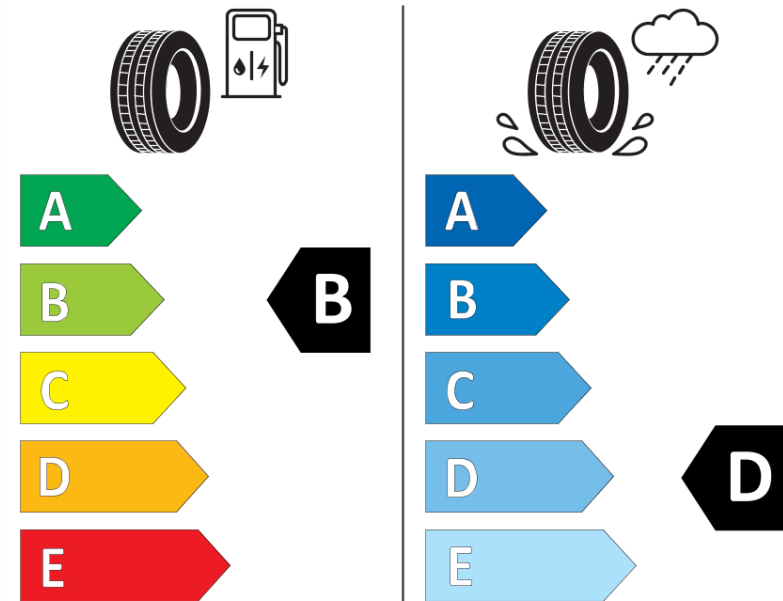

Tuoteselosteella

ASETUS (EU) 2020/740

Tuotemerkki	MICHELIN
Kaupallinen nimi	X-ICE SNOW+
Tuotekoodi	841575
Koko	245/35R19
Kantavuustunnus	93
Suorituskykyluokka	H
Polttoainetaloudellisuusluokka	B
Märkäpitoluokka	D
Vierintämeluluokka	A
Vierintämelun arvo	69 dB
Rengas lumiolosuhteisiin	Joo
Rengas jääolosuhteisiin	Joo *
Valmistusajankohta	48/24
Valmistuksen lopetusajankohta	
Kuormitusluokka	XL
Lisätietoja	245/35R19 93H XL X-ICE SNOW+

* Ice tyres are specifically designed for road surfaces covered with ice and compact snow and should only be used in very severe climate conditions. Using ice tyres in less severe climate conditions could result in sub-optimal performance, in particular for wet grip, handling and wear.

ENERG

MICHELIN

841575

245/35R19 93 H XL

C1