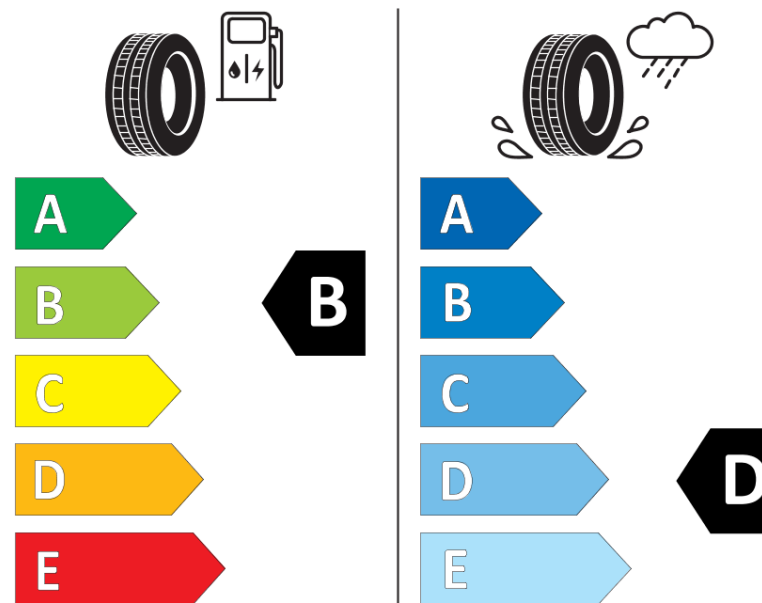

* Ice tyres are specifically designed for road surfaces covered with ice and compact snow and should only be used in very severe climate conditions. Using ice tyres in less severe climate conditions could result in sub-optimal performance, in particular for wet grip, handling and wear.

ENERG

MICHELIN

851656

245/35R21 96 H XL

C1

2020/740