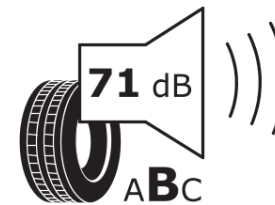

ENERG

MICHELIN

854750

245/65R17 111 T

C1