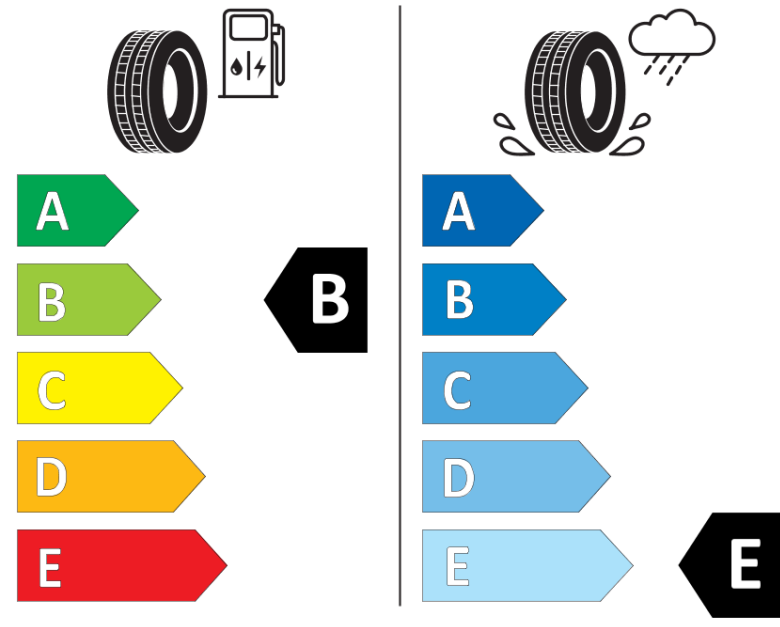

Tuoteselosteella

ASETUS (EU) 2020/740

Tuotemerkki	MICHELIN
Kaupallinen nimi	X-ICE SNOW SUV
Tuotekoodi	854750
Koko	245/65R17
Kantavuustunnus	111
Suorituskykyluokka	T
Polttoainetaloudellisuusluokka	B
Märkäpitoluokka	E
Vierintämeluluokka	B
Vierintämelun arvo	71 dB
Rengas lumiolosuhteisiin	Joo
Rengas jääolosuhteisiin	Joo *
Valmistusajankohta	05/19
Valmistuksen lopetusajankohta	
Kuormitusluokka	XL
Lisätietoja	245/65 R17 111T XL TL X-ICE SNOW SUV MI

* Ice tyres are specifically designed for road surfaces covered with ice and compact snow and should only be used in very severe climate conditions. Using ice tyres in less severe climate conditions could result in sub-optimal performance, in particular for wet grip, handling and wear.

ENERG

MICHELIN

854750

245/65R17 111 T

C1