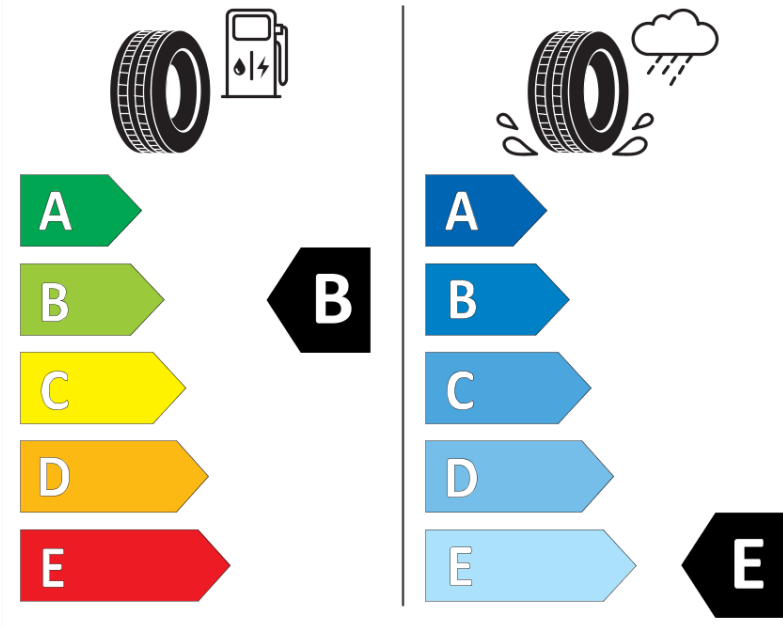

\* Ice tyres are specifically designed for road surfaces covered with ice and compact snow and should only be used in very severe climate conditions. Using ice tyres in less severe climate conditions could result in sub-optimal performance, in particular for wet grip, handling and wear.

# ENERG

MICHELIN

872580

275/55R20 113 T

C1

2020/740