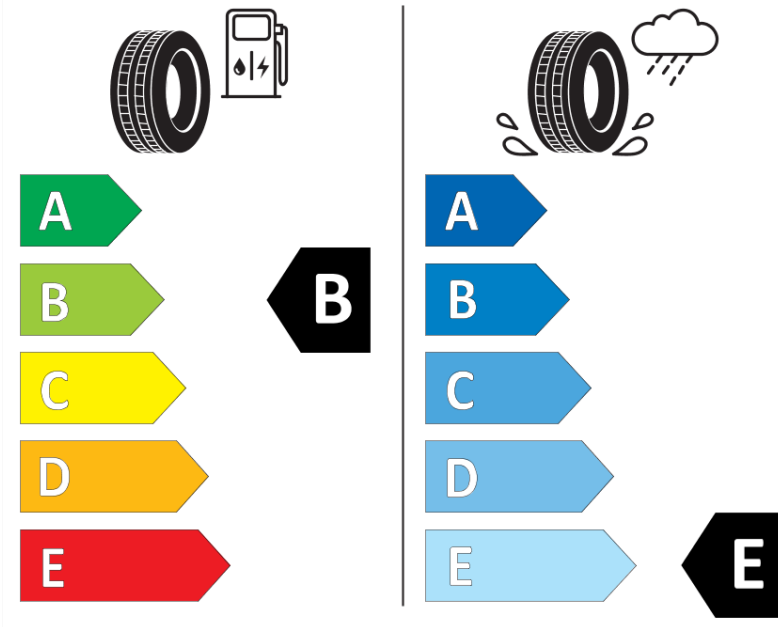

Tuoteselosteella

ASETUS (EU) 2020/740

Tuotemerkki	MICHELIN
Kaupallinen nimi	X-ICE SNOW SUV
Tuotekoodi	877288
Koko	255/45R22
Kantavuustunnus	107
Suorituskykyluokka	H
Polttoainetaloudellisuusluokka	B
Märkäpitoluokka	E
Vierintämeluluokka	B
Vierintämelun arvo	71 dB
Rengas lumiolosuhteisiin	Joo
Rengas jääolosuhteisiin	Joo *
Valmistusajankohta	52/21
Valmistuksen lopetusajankohta	
Kuormitusluokka	XL
Lisätietoja	255/45 R22 107H XL TL X-ICE SNOW SUV MI

* Ice tyres are specifically designed for road surfaces covered with ice and compact snow and should only be used in very severe climate conditions. Using ice tyres in less severe climate conditions could result in sub-optimal performance, in particular for wet grip, handling and wear.

ENERG

MICHELIN

877288

255/45R22 107 H XL

C1