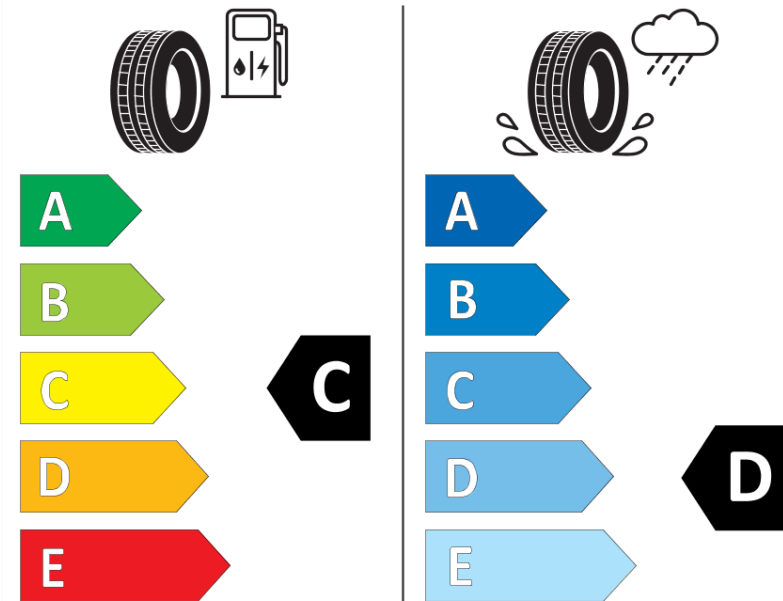

* Ice tyres are specifically designed for road surfaces covered with ice and compact snow and should only be used in very severe climate conditions. Using ice tyres in less severe climate conditions could result in sub-optimal performance, in particular for wet grip, handling and wear.

ENERG

MICHELIN

878445

235/35R20 92 H XL

C1

2020/740