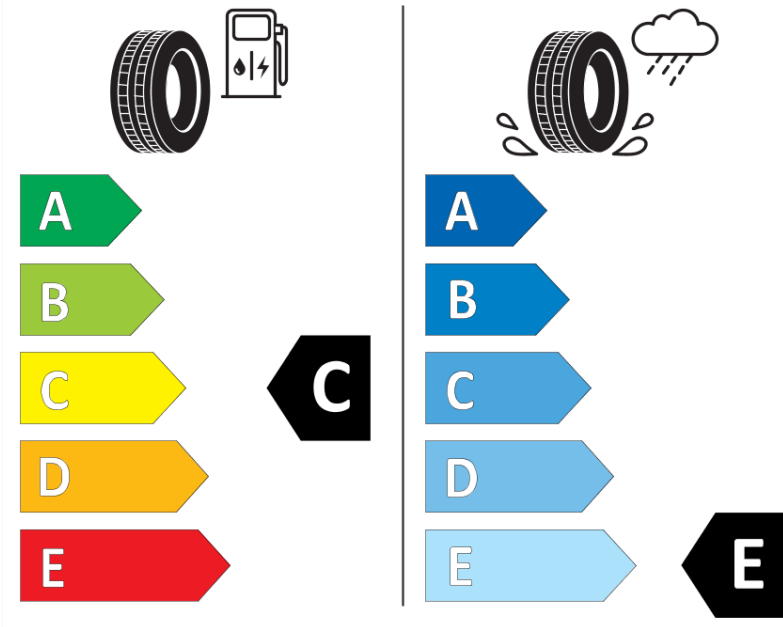

\* Ice tyres are specifically designed for road surfaces covered with ice and compact snow and should only be used in very severe climate conditions. Using ice tyres in less severe climate conditions could result in sub-optimal performance, in particular for wet grip, handling and wear.

# ENERG

MICHELIN

984360

265/65R18 114 T

C1

2020/740