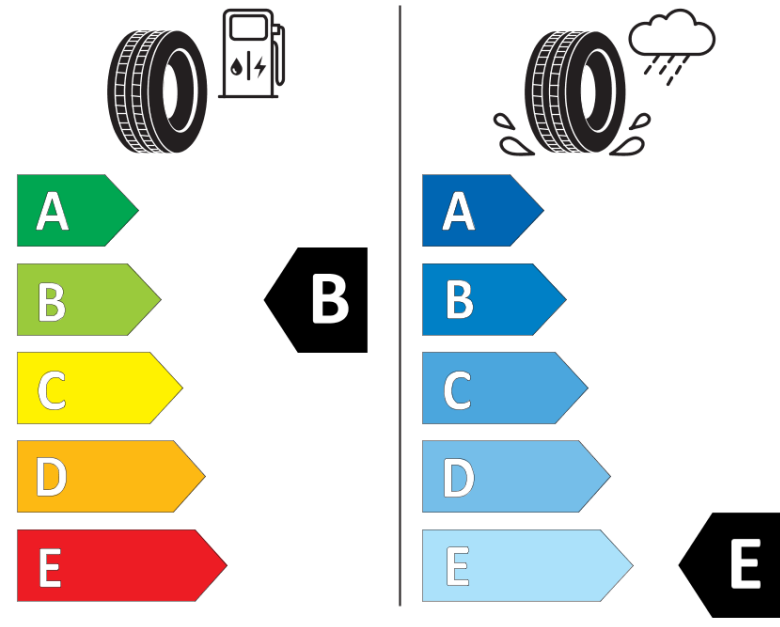

\* Ice tyres are specifically designed for road surfaces covered with ice and compact snow and should only be used in very severe climate conditions. Using ice tyres in less severe climate conditions could result in sub-optimal performance, in particular for wet grip, handling and wear.

# ENERG

MICHELIN

994430

285/45R21 113 H XL

C1

2020/740