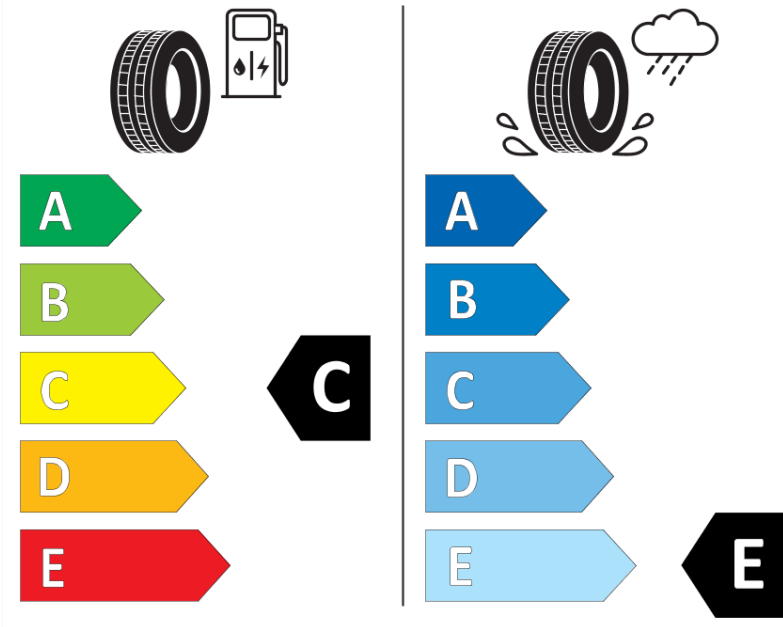

Produktinformationsblad

Förordning (EU) 2020/740

Varumärke	MICHELIN
Produktnamn	X-ICE SNOW
artikelnummer	329394
Dimension	255/40R18
Belastningskod	99
Hastighetskod	H
klass energieffektivitet	C
klass våtgrepp	E
klass utvändigt bullerljud	B
värde utvändigt bullerljud	71 dB
Snögreppsmärkning	Ja
Isgreppsmärkning	Ja *
Startdatum produktion	03/19
Slutdatum produktion	
Belastningsområde	XL
Ytterligare information	255/40 R18 99H XL TL X-ICE SNOW MI

* Ice tyres are specifically designed for road surfaces covered with ice and compact snow and should only be used in very severe climate conditions. Using ice tyres in less severe climate conditions could result in sub-optimal performance, in particular for wet grip, handling and wear.

ENERG

MICHELIN

329394

255/40R18 99 H

C1