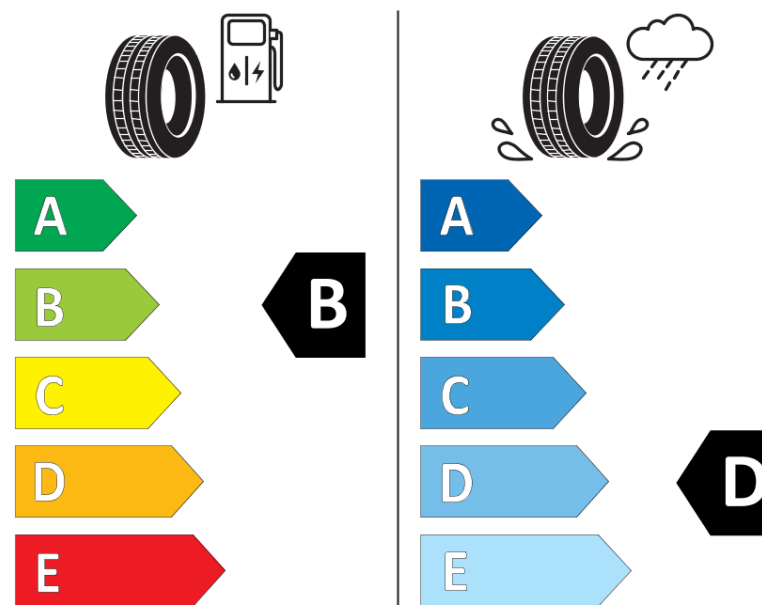

\* Ice tyres are specifically designed for road surfaces covered with ice and compact snow and should only be used in very severe climate conditions. Using ice tyres in less severe climate conditions could result in sub-optimal performance, in particular for wet grip, handling and wear.

# ENERG

MICHELIN

424704

255/55R19 111 H XL

C1

2020/740