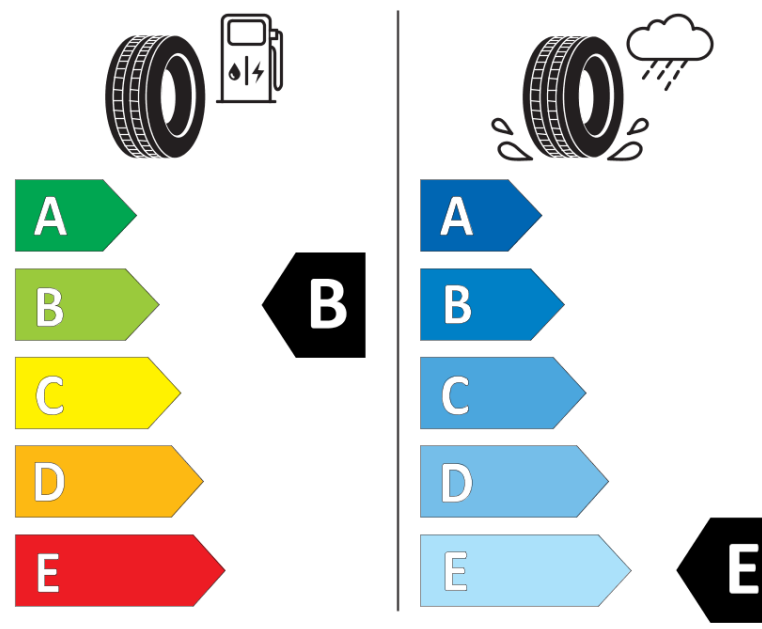

Produktinformationsblad

Förordning (EU) 2020/740

Varumärke	MICHELIN
Produktnamn	X-ICE SNOW SUV
artikelnummer	427628
Dimension	255/40R21
Belastningskod	102
Hastighetskod	H
klass energieffektivitet	B
klass våtgrepp	E
klass utvändigt bullerljud	B
värde utvändigt bullerljud	71 dB
Snögreppsmärkning	Ja
Isgreppsmärkning	Ja *
Startdatum produktion	51/20
Slutdatum produktion	
Belastningsområde	XL
Ytterligare information	255/40 R21 102H XL TL X-ICE SNOW SUV MI

* Ice tyres are specifically designed for road surfaces covered with ice and compact snow and should only be used in very severe climate conditions. Using ice tyres in less severe climate conditions could result in sub-optimal performance, in particular for wet grip, handling and wear.

ENERG

MICHELIN

427628

255/40R21 102 H XL

C1