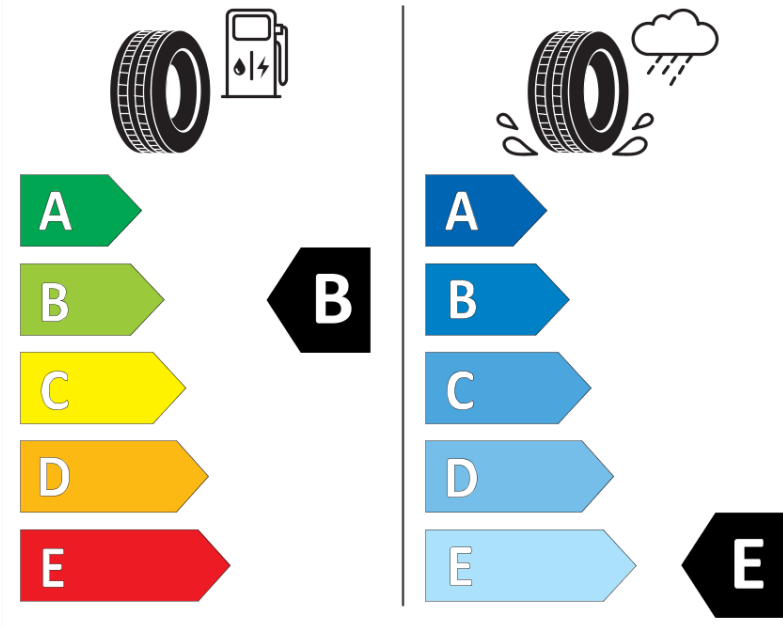

\* Ice tyres are specifically designed for road surfaces covered with ice and compact snow and should only be used in very severe climate conditions. Using ice tyres in less severe climate conditions could result in sub-optimal performance, in particular for wet grip, handling and wear.

# ENERG

MICHELIN

557303

255/55R19 111 T XL

C1

2020/740