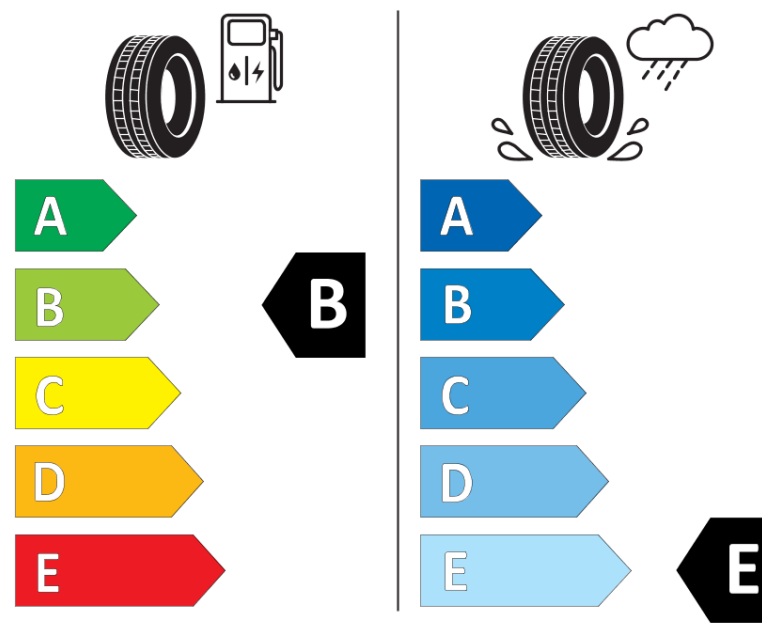

* Ice tyres are specifically designed for road surfaces covered with ice and compact snow and should only be used in very severe climate conditions. Using ice tyres in less severe climate conditions could result in sub-optimal performance, in particular for wet grip, handling and wear.

ENERG

MICHELIN

611890

265/55R19 113 T XL

C1

2020/740