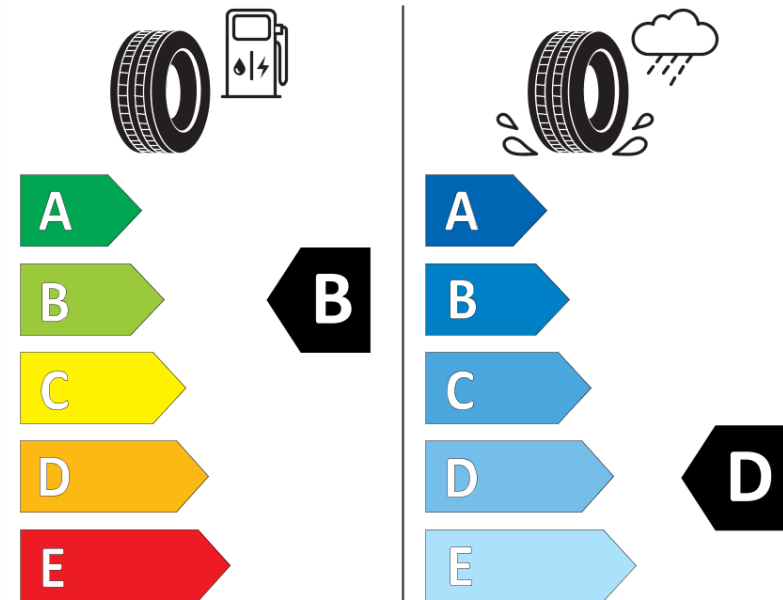

Produktinformationsblad

Förordning (EU) 2020/740

Varumärke	MICHELIN
Produktnamn	X-ICE SNOW+
artikelnummer	794747
Dimension	235/50R18
Belastningskod	101
Hastighetskod	H
klass energieffektivitet	B
klass våtgrepp	D
klass utvändigt bullerljud	A
värde utvändigt bullerljud	69 dB
Snögreppsmärkning	Ja
Isgreppsmärkning	Ja *
Startdatum produktion	36/25
Slutdatum produktion	
Belastningsområde	XL
Ytterligare information	235/50R18 101H XL X-ICE SNOW+

* Ice tyres are specifically designed for road surfaces covered with ice and compact snow and should only be used in very severe climate conditions. Using ice tyres in less severe climate conditions could result in sub-optimal performance, in particular for wet grip, handling and wear.

ENERG

MICHELIN

794747

235/50R18 101 H XL

C1