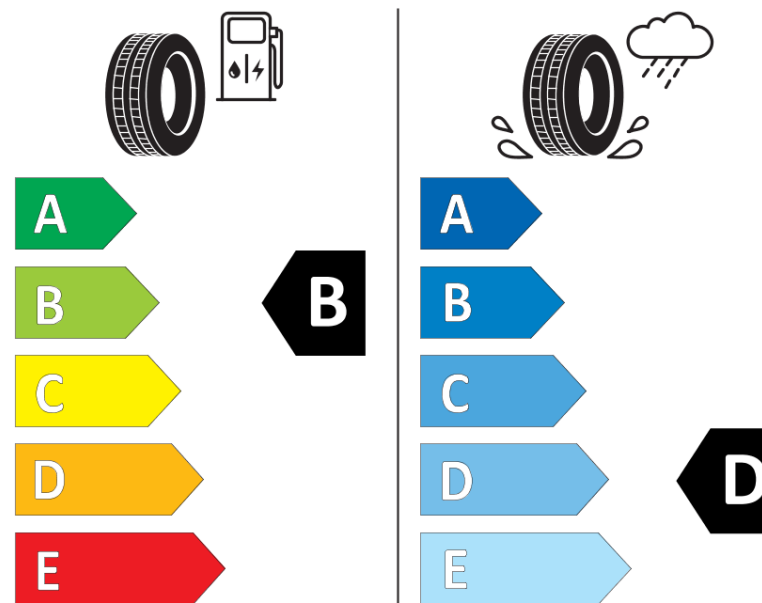

Produktinformationsblad

Förordning (EU) 2020/740

Varumärke	MICHELIN
Produktnamn	X-ICE SNOW+
artikelnummer	846645
Dimension	255/35R21
Belastningskod	98
Hastighetskod	H
klass energieffektivitet	B
klass våtgrepp	D
klass utvändigt bullerljud	A
värde utvändigt bullerljud	69 dB
Snögreppsmärkning	Ja
Isgreppsmärkning	Ja *
Startdatum produktion	48/24
Slutdatum produktion	
Belastningsområde	XL
Ytterligare information	255/35R21 98H XL X-ICE SNOW+

* Ice tyres are specifically designed for road surfaces covered with ice and compact snow and should only be used in very severe climate conditions. Using ice tyres in less severe climate conditions could result in sub-optimal performance, in particular for wet grip, handling and wear.

ENERG

MICHELIN

846645

255/35R21 98 H XL

C1