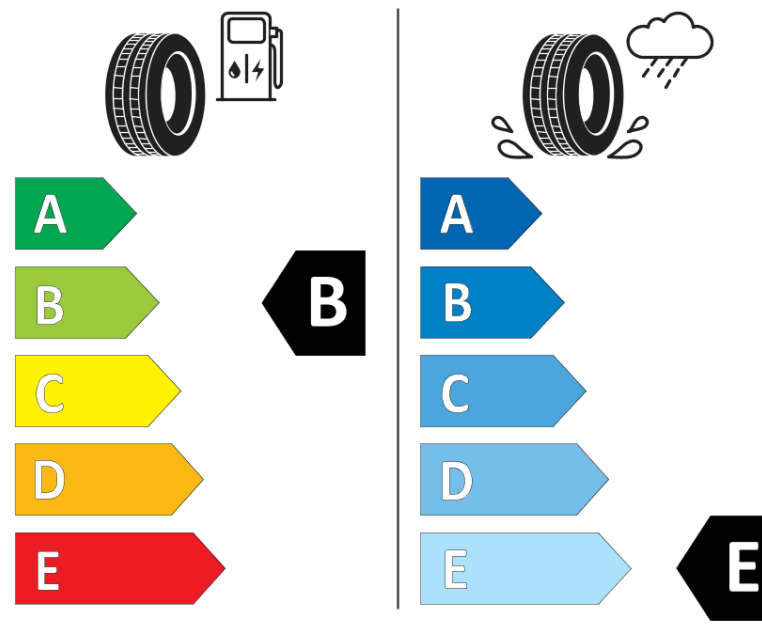

Produktinformationsblad

Förordning (EU) 2020/740

Varumärke	MICHELIN
Produktnamn	X-ICE SNOW SUV
artikelnummer	854750
Dimension	245/65R17
Belastningskod	111
Hastighetskod	T
klass energieffektivitet	B
klass våtgrepp	E
klass utvändigt bullerljud	B
värde utvändigt bullerljud	71 dB
Snögreppsmärkning	Ja
Isgreppsmärkning	Ja *
Startdatum produktion	05/19
Slutdatum produktion	
Belastningsområde	XL
Ytterligare information	245/65 R17 111T XL TL X-ICE SNOW SUV MI

* Ice tyres are specifically designed for road surfaces covered with ice and compact snow and should only be used in very severe climate conditions. Using ice tyres in less severe climate conditions could result in sub-optimal performance, in particular for wet grip, handling and wear.

ENERG

MICHELIN

854750

245/65R17 111 T

C1